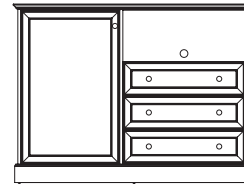

# boardwalk

casegoods collection

headboard  
queen: 60"w x 1.5"d x 36"h  
wall hung, 2 panel

headboard  
King: 78"w x 1.5"d x 36"h  
wall hung, 3 panel

micro/fridge chest left  
59" w x 25"d x 44"h  
microwave opening: 30"w x 21.5"d x 12.5"h  
refrigerator opening: 23.5"w x 20.5"d x 37.5"h  
3 drawers with ball bearing glides  
recessed / vented back 1 fixed shelf  
high pressure laminate top with  
solid wood edge

media chest  
40"w x 22"d x 37"h  
media opening: 36.25"w x 18.5"d x 7.25"h  
2 drawers with ball bearing glides  
recessed / vented back 1 fixed shelf  
high pressure laminate top with  
solid wood edge