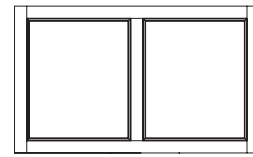

# boardwalk

casegoods collection

headboard  
queen: 60"w x 1.5"d x 36"h  
wall hung, 2 panel

headboard  
King: 78"w x 1.5"d x 36"h  
wall hung, 3 panel

micro/fridge chest left  
59" w x 25"d x 44"h  
microwave opening: 30"w x 21.5"d x 12.5"h  
refrigerator opening: 23.5"w x 20.5"d x 37.5"h  
3 drawers with ball bearing glides  
recessed / vented back 1 fixed shelf  
high pressure laminate top with  
solid wood edge

media chest  
40"w x 22"d x 37"h  
media opening: 36.25"w x 18.5"d x 7.25"h  
2 drawers with ball bearing glides  
recessed / vented back 1 fixed shelf  
high pressure laminate top with  
solid wood edge