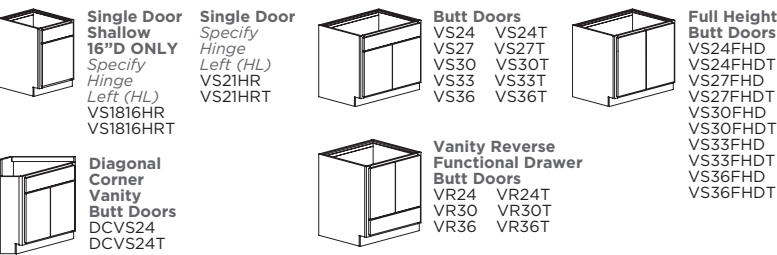

BATH

WOODS/COLORS

Wood Species (Classic/Furniture/Linea): Alder, Birch, Cherry, Hickory, Oak, Paintable, Quartersawn Oak*, Rustic Alder, Walnut

Stains (Classic/Furniture/Linea): Brindle, Canyon, Champagne, Dawn, Driftwood, Harvest, Kodiak, Kona, Mocha, Natural, River Rock, Shale, Shoreline, Toffee

Solid Colors (Classic/Furniture/Linea) NOT AVAILABLE ON WALNUT:

Black Matte Only, Cobalt, Eggshell, Graphite, Harbor, Lighthouse, Loft, Sage, White

Glazes (Classic/Furniture): Bistro, Fossil, Ivory, Java, Pistachio

Foils (Linea): Black Matte, Braelyn, Gibraltar, Haze Matte, Midnight Matte, Palomino, Skye, White Matte

* Available in Furniture Only

VANITY DOOR STYLES

PROFILE SPECIFIC STYLES

ARCHITECTURAL STYLES

FURNITURE STYLES

LINEA STYLES

CLASSIC VANITIES

31" or 34-1/2" H x 18" or 21"D

SINK BASE

BASE

2-DRAWERS (SPECIFY DRAWERS LEFT - VTL)

DESK DRAWER

3-DRAWERS (SPECIFY DRAWERS LEFT - DLT)

3 MIDDLE DRAWER

4-DRAWERS

4 MIDDLE DRAWER

6-DRAWERS

31" OR 34-1/2" H X 18" OR 21"D

CLASSIC

LINEN CABINETS WITH DRAWERS

84", 90", OR 96" H X 18" OR 21"D

LINEN CABINETS

84", 90", OR 96" H

ENHANCEMENTS

4-1/2" WOOD LEG OPTIONS

6" WOOD LEG OPTIONS

CLASSIC

SWING DOOR MEDICINE CABINETS

4-1/4"D, SPECIFY HINGE LEFT (HL)

TRI-VIEWS

FRAMED MIRRORS (BEVELED)

WALL CABINETS

VANITY TOPS

TOP COLOR OPTIONS

Faux Granite OL75 Arctic OL74 Carbon* OS88 Concrete* OL76 Frost OL99 Galaxy OL67 Galena (Large) OS67 Galena (Small) OL95 Gold Star OL91 Jameson OL70 Latte*	OL98 Moonstone OL78 Nightfall* OL97 Nimbus OL72 Pebble OL96 Pewter OL77 Sea Salt OL73 Seashell OL93 Starlight OL92 Tiramisu OL94 Twilight OL59 Walnut Toffee	Marble OO8 Platinum on White OO1 White on White Solid O31 White * Available Gloss Only

STANDARD BOWLS