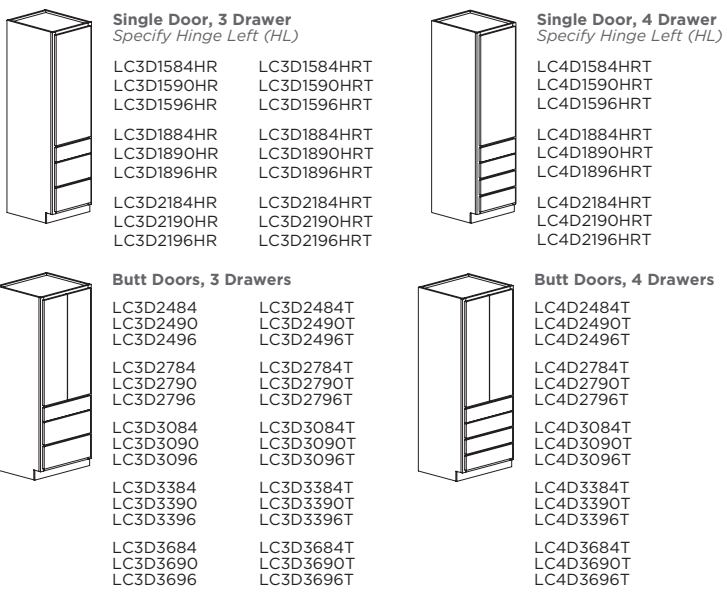

CLASSIC

LINEN CABINETS WITH DRAWERS

84", 90", OR 96" H X 18" OR 21"D