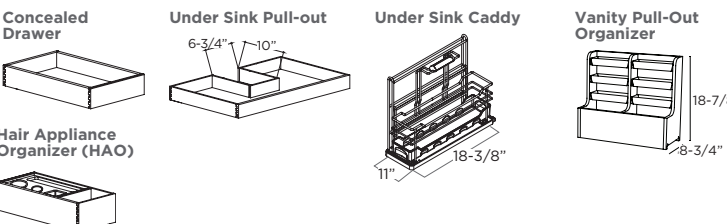

ENHANCEMENTS

4-1/2" WOOD LEG OPTIONS

6" WOOD LEG OPTIONS

CLASSIC

SWING DOOR MEDICINE CABINETS

4-1/4"D, SPECIFY HINGE LEFT (HL)