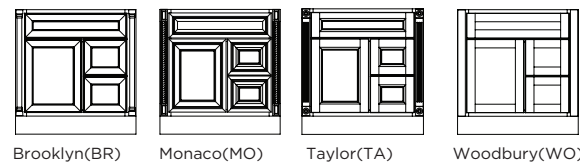

ARCHITECTURAL STYLES