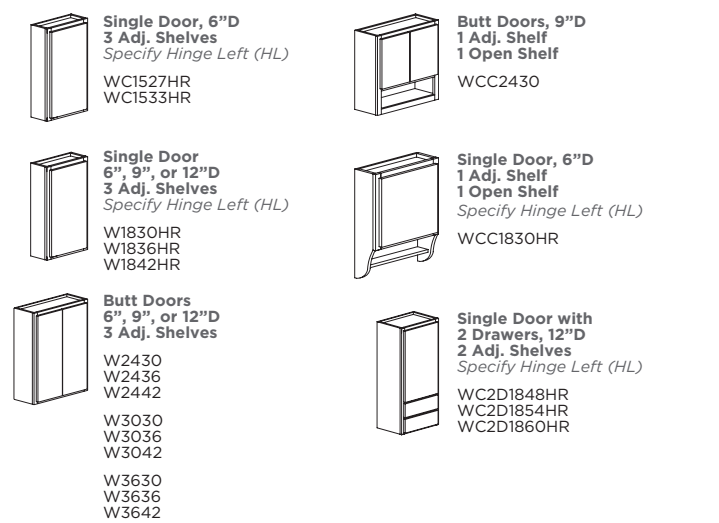

BATH

WOODS/COLORS

Wood Species (Classic/Furniture/Linea): Alder, Birch, Cherry, Hickory, Oak, Paintable, Quartersawn Oak*, Rustic Alder, Walnut

Stains (Classic/Furniture/Linea): Brindle, Canyon, Champagne, Dawn, Driftwood, Harvest, Kodiak, Kona, Mocha, Natural, River Rock, Shale, Shoreline, Toffee

Solid Colors (Classic/Furniture/Linea) NOT AVAILABLE ON WALNUT:

Black Matte Only, Cobalt, Eggshell, Graphite, Harbor, Lighthouse, Loft, Sage, White

Glazes (Classic/Furniture): Bistro, Fossil, Ivory, Java, Pistachio

Foils (Linea): Black Matte, Braelyn, Gibraltar, Haze Matte, Midnight Matte, Palomino, Skye, White Matte

* Available in Furniture Only

VANITY DOOR STYLES

PROFILE SPECIFIC STYLES

ARCHITECTURAL STYLES

FURNITURE STYLES

LINEA STYLES

CLASSIC VANITIES

31" or 34-1/2" H x 18" or 21"D

SINK BASE

BASE

2-DRAWERS (SPECIFY DRAWERS LEFT - VTL)

DESK DRAWER

3-DRAWERS (SPECIFY DRAWERS LEFT - DLT)

3 MIDDLE DRAWER

4-DRAWERS

4 MIDDLE DRAWER

6-DRAWERS

31" OR 34-1/2" H X 18" OR 21"D

CLASSIC

LINEN CABINETS WITH DRAWERS

84", 90", OR 96" H X 18" OR 21"D

LINEN CABINETS

84", 90", OR 96" H

ENHANCEMENTS

4-1/2" WOOD LEG OPTIONS

6" WOOD LEG OPTIONS

CLASSIC

SWING DOOR MEDICINE CABINETS

4-1/4"D, SPECIFY HINGE LEFT (HL)

TRI-VIEWS

FRAMED MIRRORS (BEVELED)

WALL CABINETS

VANITY TOPS

TOP COLOR OPTIONS

Faux Granite OL75 Arctic OL74 Carbon* OS88 Concrete* OL76 Frost OL99 Galaxy OL67 Galena (Large) OS67 Galena (Small) OL95 Gold Star OL91 Jameson OL70 Latte*	OL98 Moonstone OL78 Nightfall* OL97 Nimbus OL72 Pebble OL96 Pewter OL77 Sea Salt OL73 Seashell OL93 Starlight OL92 Tiramisu OL94 Twilight OL59 Walnut Toffee	Marble OO8 Platinum on White OO1 White on White Solid O31 White * Available Gloss Only

STANDARD BOWLS