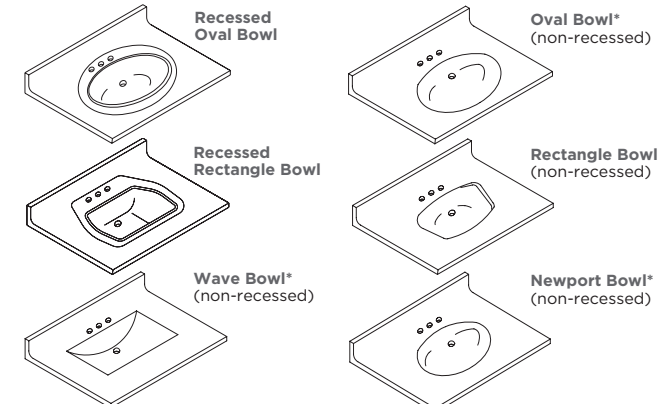

## STANDARD BOWLS

WIDTH: 19", 25", 31", 37", 43", 49", 61", 73" DEPTH: 19" & 22"  
OVERALL HEIGHT: 4-1/4" (Includes Backsplash)  
NOTE: 19" W X 17" D available, bowl is not recessed. 61" W & 73" W available 22" DEPTH ONLY.

## CUSTOM BOWL SHAPE OPTIONS

\* Non-recessed oval and rectangle bowls must have at least 13-1/2" from edge of top to center of drain and minimum 30"W.  
\* Wave Bowl must have at least 11-1/8" from edge of top to center of drain.  
\* Newport bowl must have at least 12" from edge of top to center of drain.