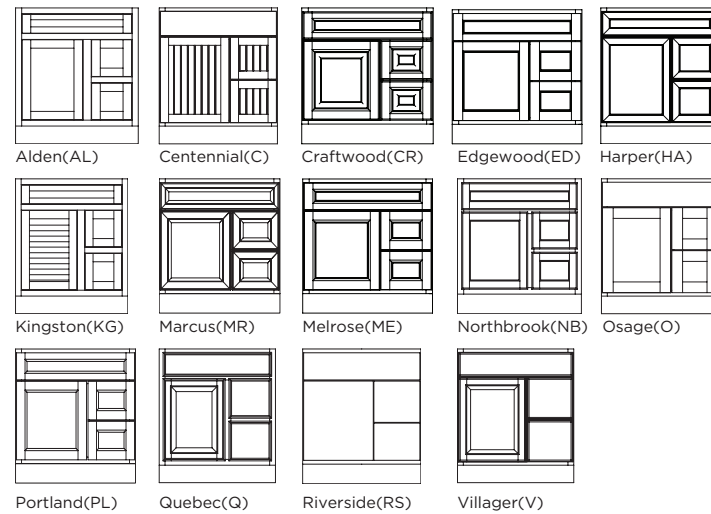

BATH

WOODS/COLORS

Wood Species (Classic/Furniture/Linea): Alder, Birch, Cherry, Hickory, Oak, Paintable, Quartersawn Oak*, Rustic Alder, Walnut

Stains (Classic/Furniture/Linea): Brindle, Canyon, Champagne, Dawn, Driftwood, Harvest, Kodiak, Kona, Mocha, Natural, River Rock, Shale, Shoreline, Toffee

Solid Colors (Classic/Furniture/Linea) NOT AVAILABLE ON WALNUT:

Black Matte Only, Cobalt, Eggshell, Graphite, Harbor, Lighthouse, Loft, Sage, White

Glazes (Classic/Furniture): Bistro, Fossil, Ivory, Java, Pistachio

Foils (Linea): Black Matte, Braelyn, Gibraltar, Haze Matte, Midnight Matte, Palomino, Skye, White Matte

* Available in Furniture Only

VANITY DOOR STYLES

PROFILE SPECIFIC STYLES

ARCHITECTURAL STYLES

FURNITURE STYLES

LINEA STYLES

CLASSIC VANITIES

31" or 34-1/2" H x 18" or 21"D