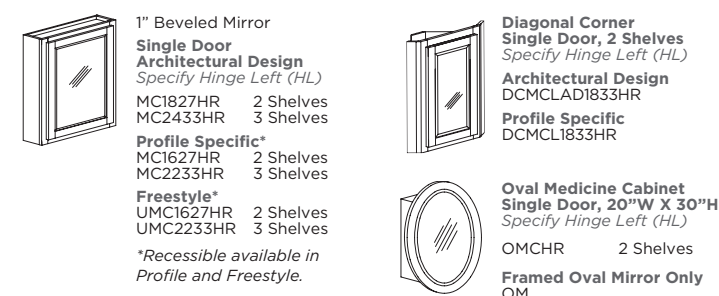

BATH

WOODS/COLORS

Wood Species (Classic/Furniture/Linea): Alder, Birch, Cherry, Hickory, Oak, Paintable, Quartersawn Oak*, Rustic Alder, Walnut

Stains (Classic/Furniture/Linea): Brindle, Canyon, Champagne, Dawn, Driftwood, Harvest, Kodiak, Kona, Mocha, Natural, River Rock, Shale, Shoreline, Toffee

Solid Colors (Classic/Furniture/Linea) NOT AVAILABLE ON WALNUT:

Black Matte Only, Cobalt, Eggshell, Graphite, Harbor, Lighthouse, Loft, Sage, White

Glazes (Classic/Furniture): Bistro, Fossil, Ivory, Java, Pistachio

Foils (Linea): Black Matte, Braelyn, Gibraltar, Haze Matte, Midnight Matte, Palomino, Skye, White Matte

* Available in Furniture Only

VANITY DOOR STYLES

PROFILE SPECIFIC STYLES

ARCHITECTURAL STYLES

FURNITURE STYLES

LINEA STYLES

CLASSIC VANITIES

31" or 34-1/2" H x 18" or 21"D

SINK BASE

BASE

2-DRAWERS (SPECIFY DRAWERS LEFT - VTL)

DESK DRAWER

3-DRAWERS (SPECIFY DRAWERS LEFT - DLT)

3 MIDDLE DRAWER

4-DRAWERS

4 MIDDLE DRAWER

6-DRAWERS

31" OR 34-1/2" H X 18" OR 21"D

CLASSIC

LINEN CABINETS WITH DRAWERS

84", 90", OR 96" H X 18" OR 21"D

LINEN CABINETS

84", 90", OR 96" H

ENHANCEMENTS

4-1/2" WOOD LEG OPTIONS

6" WOOD LEG OPTIONS

CLASSIC

SWING DOOR MEDICINE CABINETS

4-1/4"D, SPECIFY HINGE LEFT (HL)

TRI-VIEWS

FRAMED MIRRORS (BEVELED)

WALL CABINETS

VANITY TOPS

TOP COLOR OPTIONS

Faux Granite OL75 Arctic OL74 Carbon* OS88 Concrete* OL76 Frost OL99 Galaxy OL67 Galena (Large) OS67 Galena (Small) OL95 Gold Star OL91 Jameson OL70 Latte*	OL98 Moonstone OL78 Nightfall* OL97 Nimbus OL72 Pebble OL96 Pewter OL77 Sea Salt OL73 Seashell OL93 Starlight OL92 Tiramisu OL94 Twilight OL59 Walnut Toffee	Marble OO8 Platinum on White OO1 White on White Solid O31 White * Available Gloss Only

STANDARD BOWLS