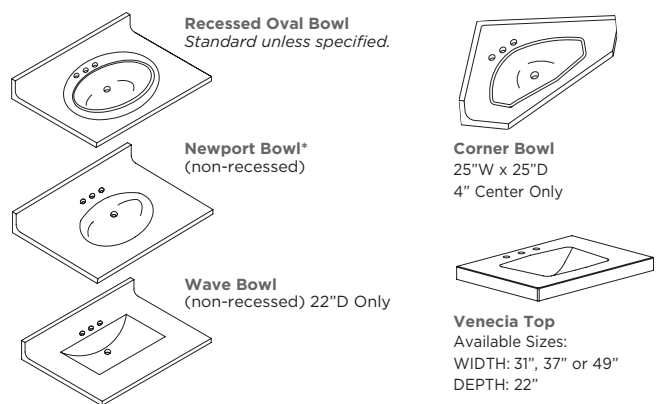

STANDARD BOWLS

WIDTH: 19", 25", 31", 37", 43", 49", 61", 73" DEPTH: 19" & 22"
OVERALL HEIGHT: 4-1/4" (Includes Backsplash)
NOTE: 19" W X 17" D available, bowl is not recessed. 61" W & 73" W available 22" DEPTH ONLY.

DOUBLE BOWL:

Specify (DB) Available 61"W (15.5" bowl center) and 73"W (18.5" bowl center)
FINISH: Gloss (Standard) or Matte
FAUCET DRILLING: 4"(Standard), 8" Widespread Specify(W), Single Hole Specify(S), No Drill Specify(N)