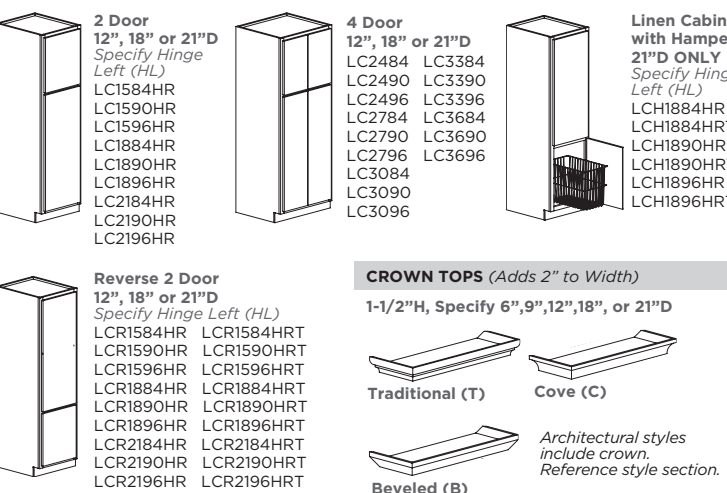

LINEN CABINETS

84", 90", OR 96" H