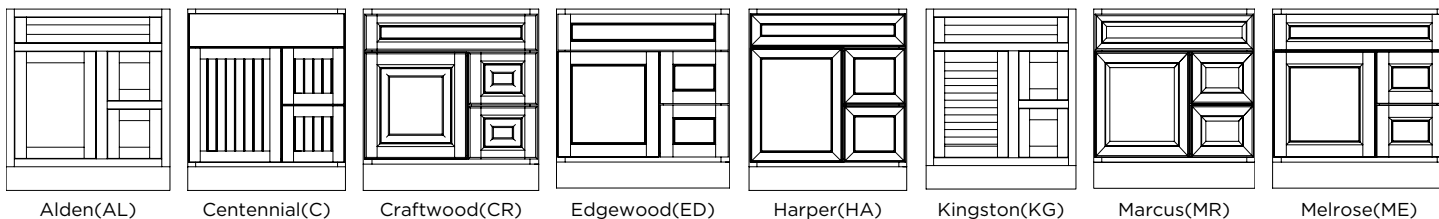

VANITY DOOR STYLES

CLASSIC: PROFILE SPECIFIC STYLES

CLASSIC: ARCHITECTURAL STYLES

FURNITURE STYLES

LINEA STYLES

VANITY SINK BASE

31" OR 34-1/2" H, 18" OR 21"D

Single Door Shallow 16"D ONLY
Specify Hinge Left (HL)
VS1816HR
VS1816HRT