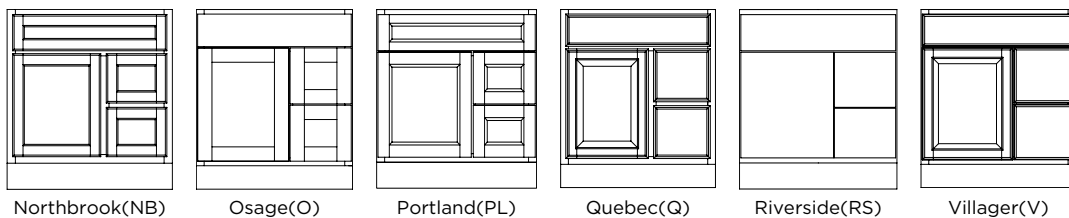

VANITY DOOR STYLES

CLASSIC: PROFILE SPECIFIC STYLES

CLASSIC: ARCHITECTURAL STYLES

FURNITURE STYLES

LINEA STYLES

VANITY SINK BASE

31" OR 34-1/2" H, 18" OR 21"D

Single Door Shallow 16"D ONLY
Specify Hinge Left (HL)
VS1816HR
VS1816HRT