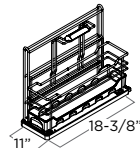

ENHANCEMENTS

Concealed Drawer

Under Sink Pull-out

Under Sink Caddy

Vanity Pull-Out Organizer

Hair Appliance Organizer (HAO)

6-DRAWERS

31"H OR 34-1/2"H X 18" OR 21"D