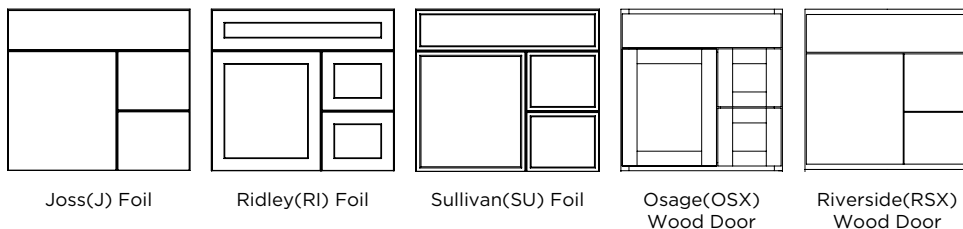

VANITY DOOR STYLES

CLASSIC: PROFILE SPECIFIC STYLES

CLASSIC: ARCHITECTURAL STYLES

FURNITURE STYLES

LINEA STYLES

VANITY SINK BASE

31" OR 34-1/2" H, 18" OR 21"D

Single Door Shallow 16"D ONLY
Specify Hinge Left (HL)
VS1816HR
VS1816HRT

Single Door Specify Hinge Left (HL)
VS21HR
VS21HRT

Butt Doors
VS24 VS24T
VS27 VS27T
VS30 VS30T
VS33 VS33T
VS36 VS36T

Vanity Hamper 21"D Only Slide-out Wire Hamper
VH1821HR
VH1821HRT

Vanity Reverse Functional Drawer Butt Doors
VR24 VR24T
VR30 VR30T
VR36 VR36T