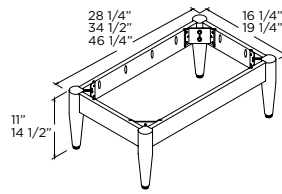

WOOD LEG BASE

Vanity Leg Base
11" or 14-1/2"H
18" or 21"D
VLBA30
VLBA30T
VLBA36
VLBA36T
VLBA48
VLBA48T

MEDICINE CABINETS

5"D

TRI-VIEW MEDICINE CABINETS W/BEVELED MIRROR

5-7/16"D

MEDICINE CABINETS & MIRROR