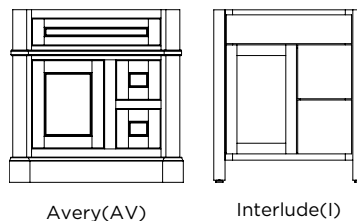

VANITY DOOR STYLES

CLASSIC: PROFILE SPECIFIC STYLES

CLASSIC: ARCHITECTURAL STYLES

FURNITURE STYLES

LINEA STYLES

VANITY SINK BASE

31" OR 34-1/2" H, 18" OR 21"D

Single Door Shallow 16"D ONLY
Specify Hinge Left (HL)
VS1816HR
VS1816HRT

Single Door Specify Hinge Left (HL)
VS21HR
VS21HRT

Butt Doors
VS24 VS24T
VS27 VS27T
VS30 VS30T
VS33 VS33T
VS36 VS36T

Vanity Hamper 21"D Only Slide-out Wire Hamper
VH1821HR
VH1821HRT

Vanity Reverse Functional Drawer Butt Doors
VR24 VR24T
VR30 VR30T
VR36 VR36T