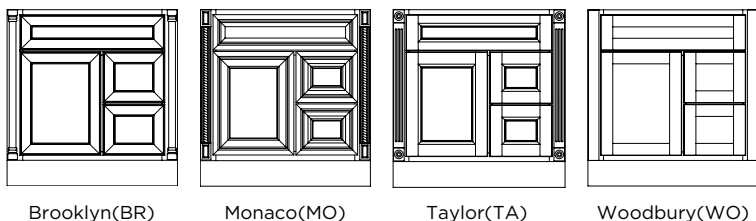

VANITY DOOR STYLES

CLASSIC: PROFILE SPECIFIC STYLES

CLASSIC: ARCHITECTURAL STYLES

FURNITURE STYLES

LINEA STYLES

VANITY SINK BASE

31" OR 34-1/2" H, 18" OR 21"D

Single Door Shallow 16"D ONLY
Specify Hinge Left (HL)
VS1816HR
VS1816HRT