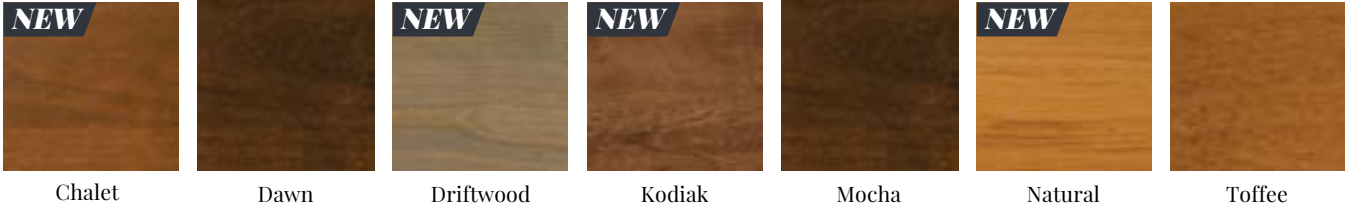

White

Snowflake

Grove

Indigo

Lighthouse

Loft

Harbor

Graphite

NEW

STAIN FINISHES

We're adding some new stains, and are expanding availability of some existing stains to more wood species.

ALDER/RUSTIC ALDER

BIRCH Stain Finish Options

CHERRY Stain Finish Options

HICKORY/RUSTIC HICKORY