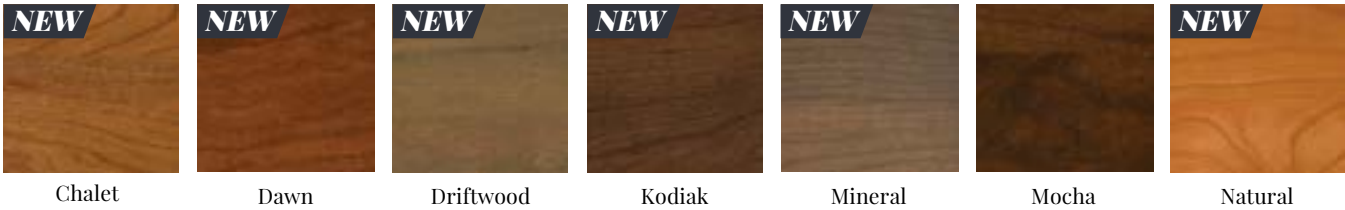

NEW

STAIN FINISHES

We're adding some new stains, and are expanding availability of some existing stains to more wood species.

ALDER/RUSTIC ALDER

BIRCH Stain Finish Options

CHERRY Stain Finish Options

HICKORY/RUSTIC HICKORY

MAPLE

OAK

NEW

FOILS

contemporary finishes

NEW

Black Matte

NEW