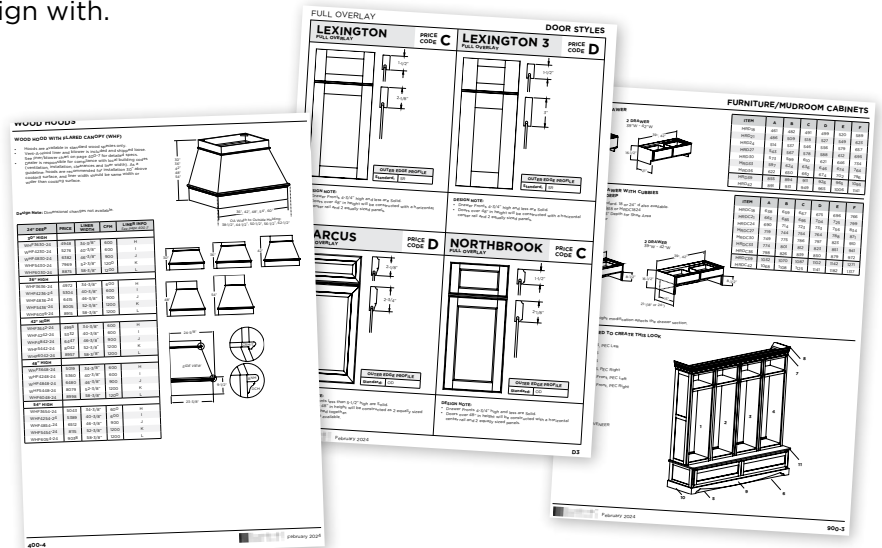

So, what's new? We have improved and simplified construction, added skus, modifications, and design elements to make Home Impressions easier to design with.

Some of the key catalog updates include:

- More Dimensions and Details
- New Modification Section
- New Sections for Wood Hoods & Panels/Fillers
- Additional tab sections for easier navigation
- More SKUs!

Keep reading to learn more about some of the key updates we've made!

NEW

CONSTRUCTION

highlights

1/2" furniture board sides with reinforcing corner blocks at points of stress

5/8" solid hardwood, dovetailed drawer box